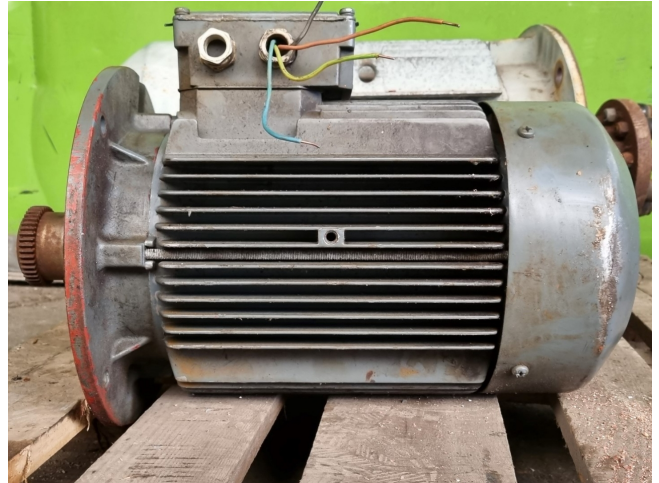

ATB AF 132S/4A-11

Specifications

Brand	ATB
Type	AF 132S/4A-11
kW	5,5
RPM	1440
Size & Weight	840x350x300 mm (LxWxH)
50 Hz / 60 Hz	50 Hz/60 Hz

Description

Used ATB AF 132S/4A-11

Used ATB AF 132S/4A-11 electric motor with the following specifications: 50 Hz - 400V/690V - 5,5 kW - 1440 RPM. Dimensions: 840x350x300 mm (LxWxH).